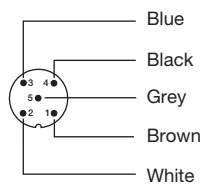

Cables

Dimension Drawing	Connector	Locking	Socket Design	Pins	Cable	Sleeve Material	10 m length
							Order Reference
	M12 x 1	Screw	Straight	5	5 x 0,2 mm ²	PVC (Black)	CAB KV 5512 PVC-BK S 10
				8	8 x 0,2 mm ²	PVC (Grey)	CAB KV 8812 PVC-GY S 10

(Units in mm)

Connections

5 pin, M12

Cable Plug (Female)

8 pin, M12

Cable Plug (Female)